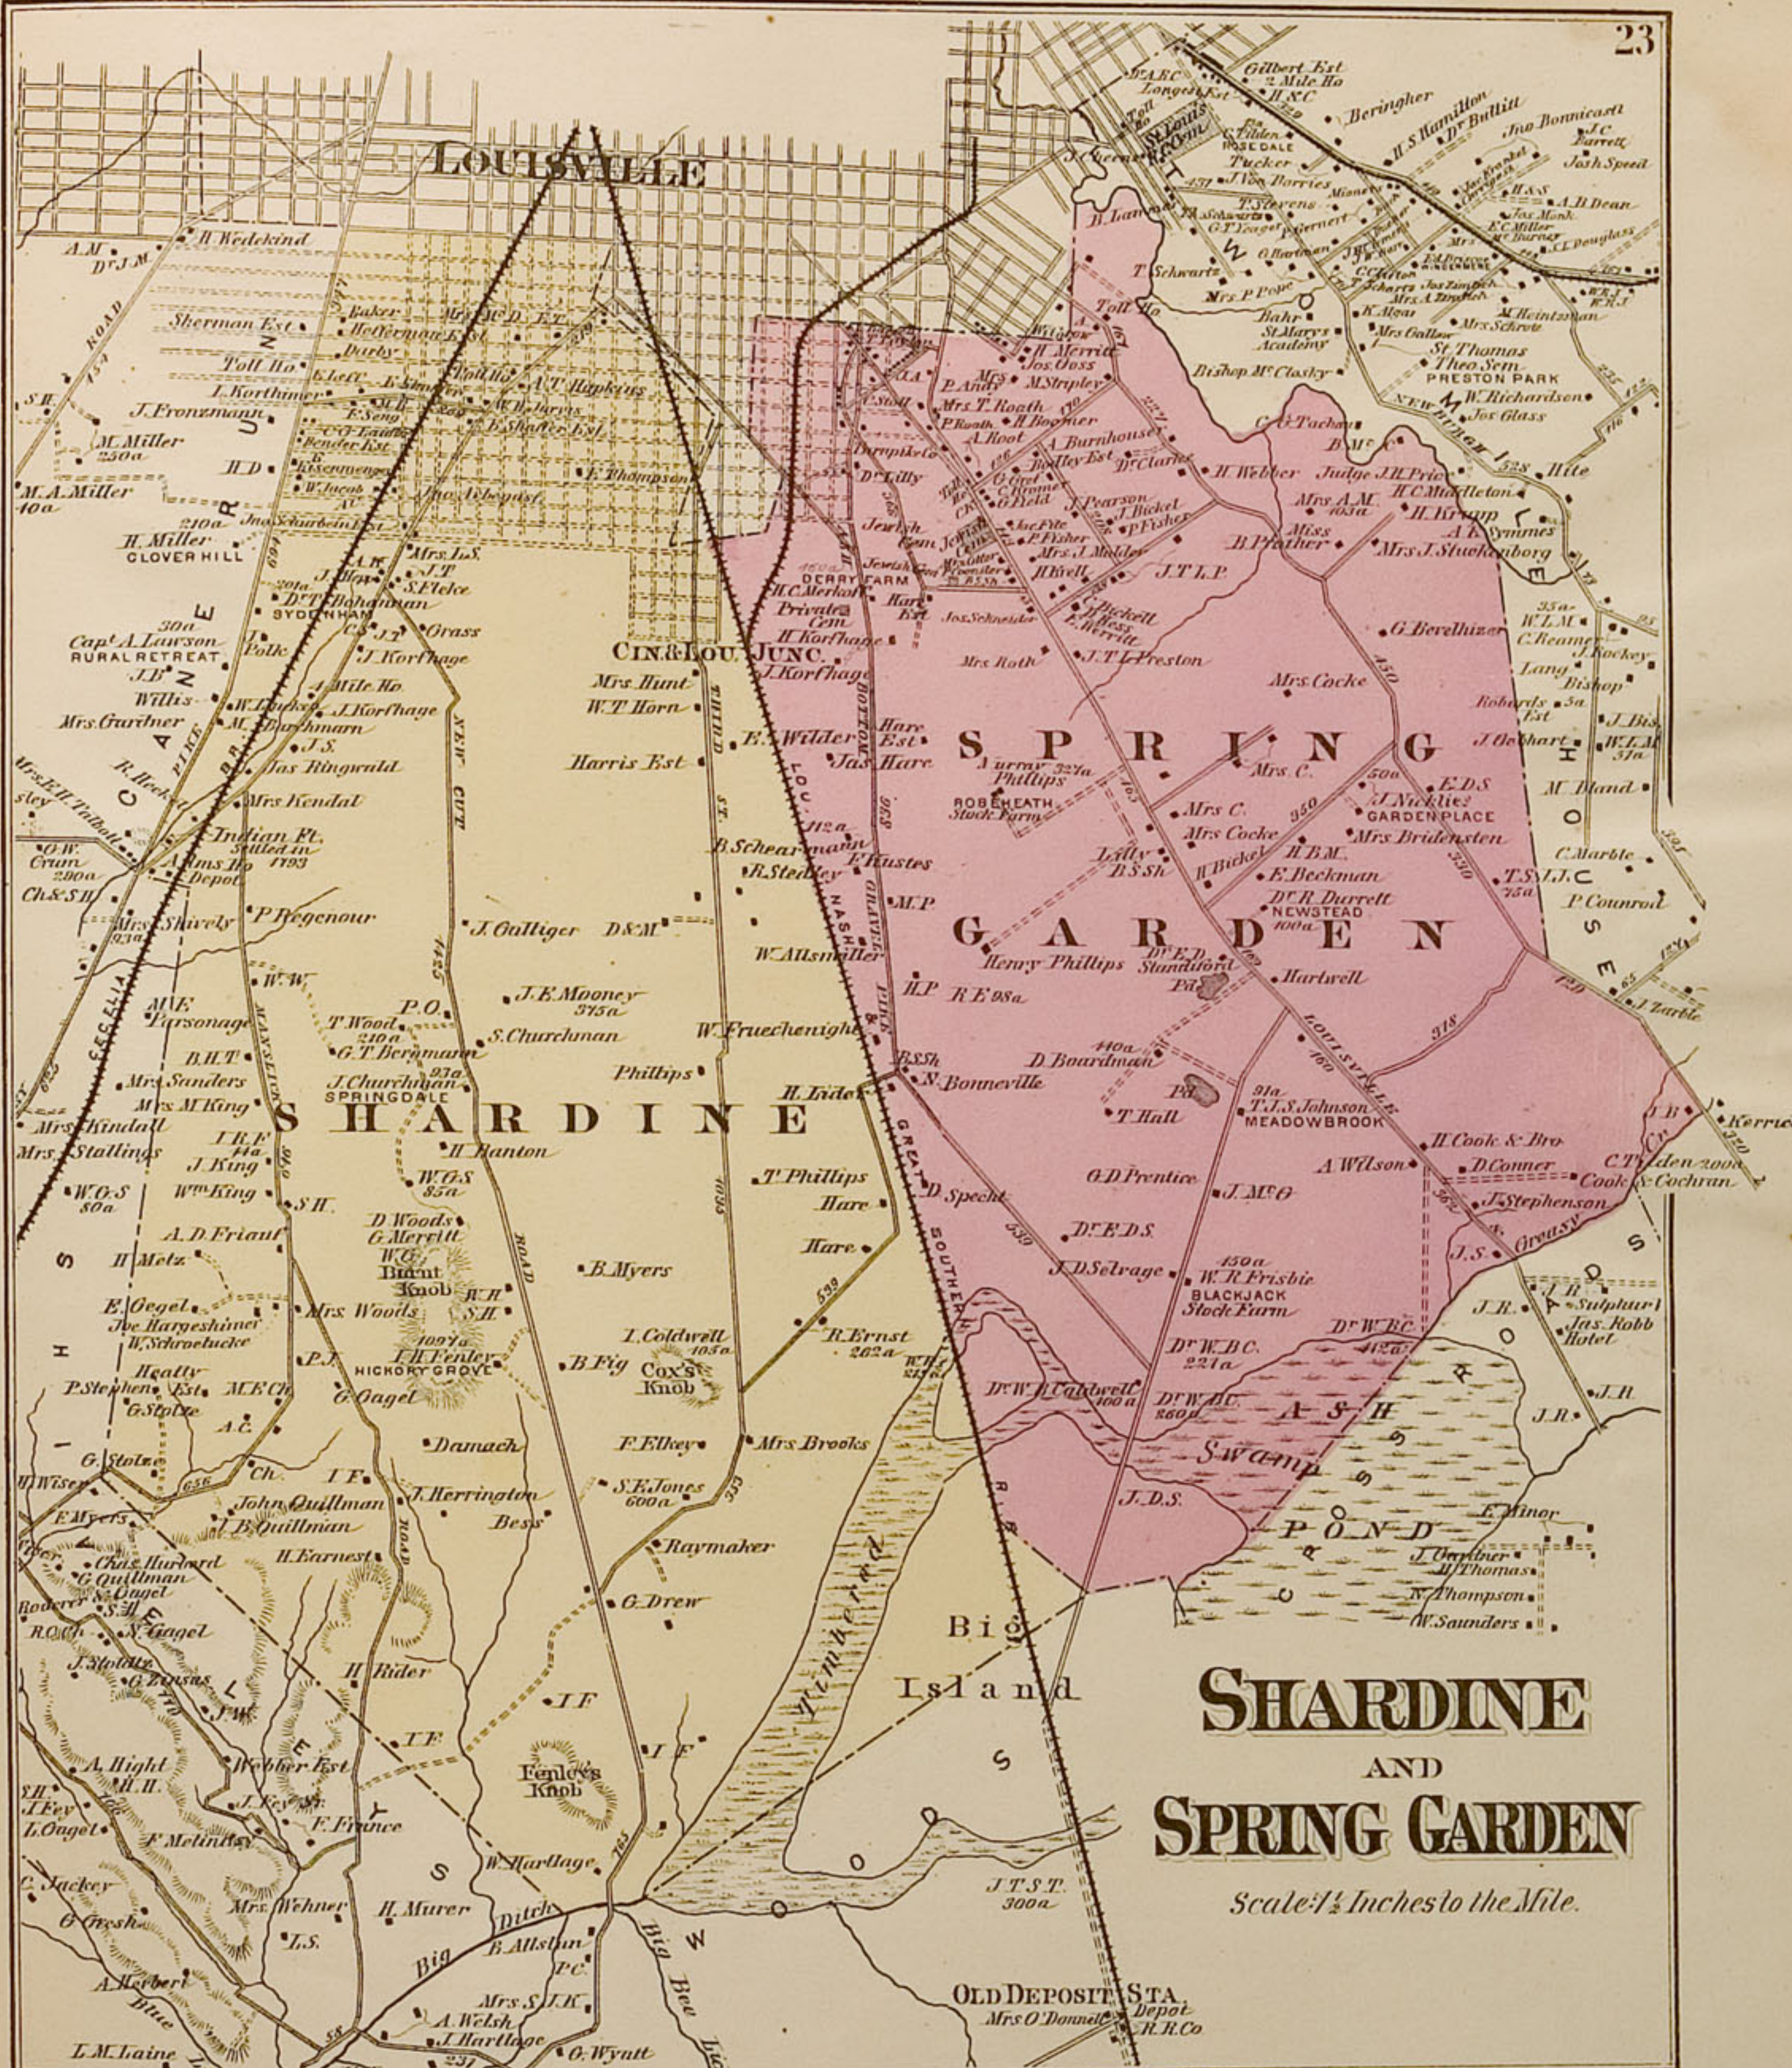

LOUISVILLE

SHARDINE AND SPRING GARDEN

Scale: 1 1/2 Inches to the Mile.

OLD DEPOSIT STA.
Depot.
R. R. Co.